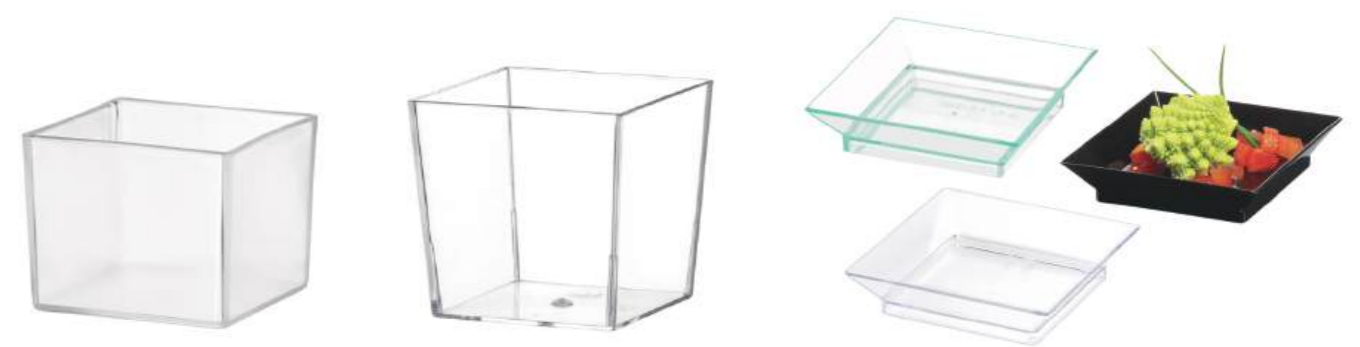

A VKB3 KUBO 3CL 36 x 36 x H30 MM	B MB6C KARO CUBE 6CL 44 x 44 x H42 MM	A MCU60 MCU60C MCU60N CUBIK RAMEKIN 60 x 60 x H14 MM