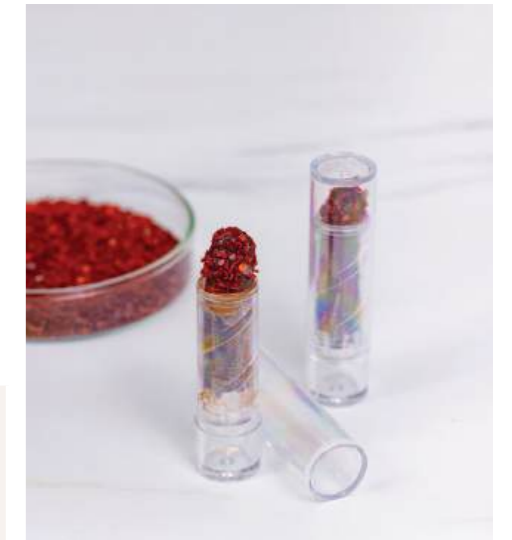

Reusable  
 Freezer

**LIP10**  
 LIPSTICK  
 PS  
 Ø19 X 74 MM

Up to 125 washes  
 Reusable  
 Recyclable

**FSS25 - FSS36 - FSS68**  
 SQUEEZE BOTTLE 25CL - 36CL - 68CL  
 FSS25: Ø50 x H19 MM, PE  
 FSS36: Ø55 x H21 MM, PE  
 FSS68: Ø70 x H25 MM, PE