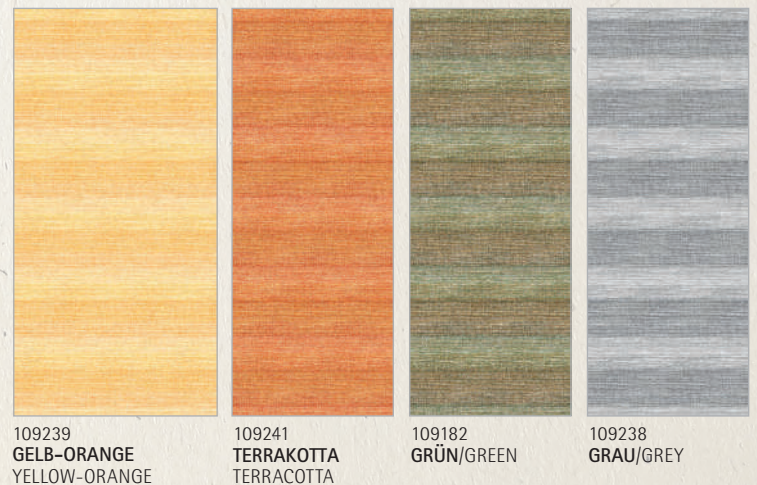

Linclass
PREMIUM
TISCHDECKEN/TABLE CLOTHS
80 x 80 cm