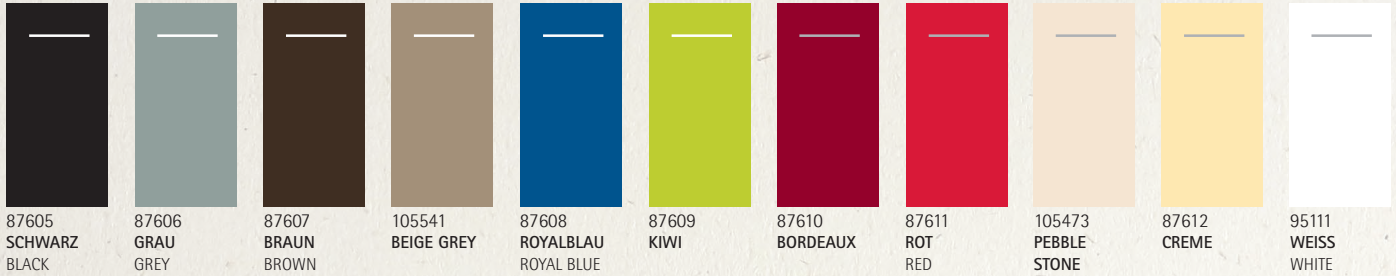

2.1 POCKET-NAPKINS®

Linclass
PROFESSIONAL

40 x 40 cm, 1/8-Falz/fold