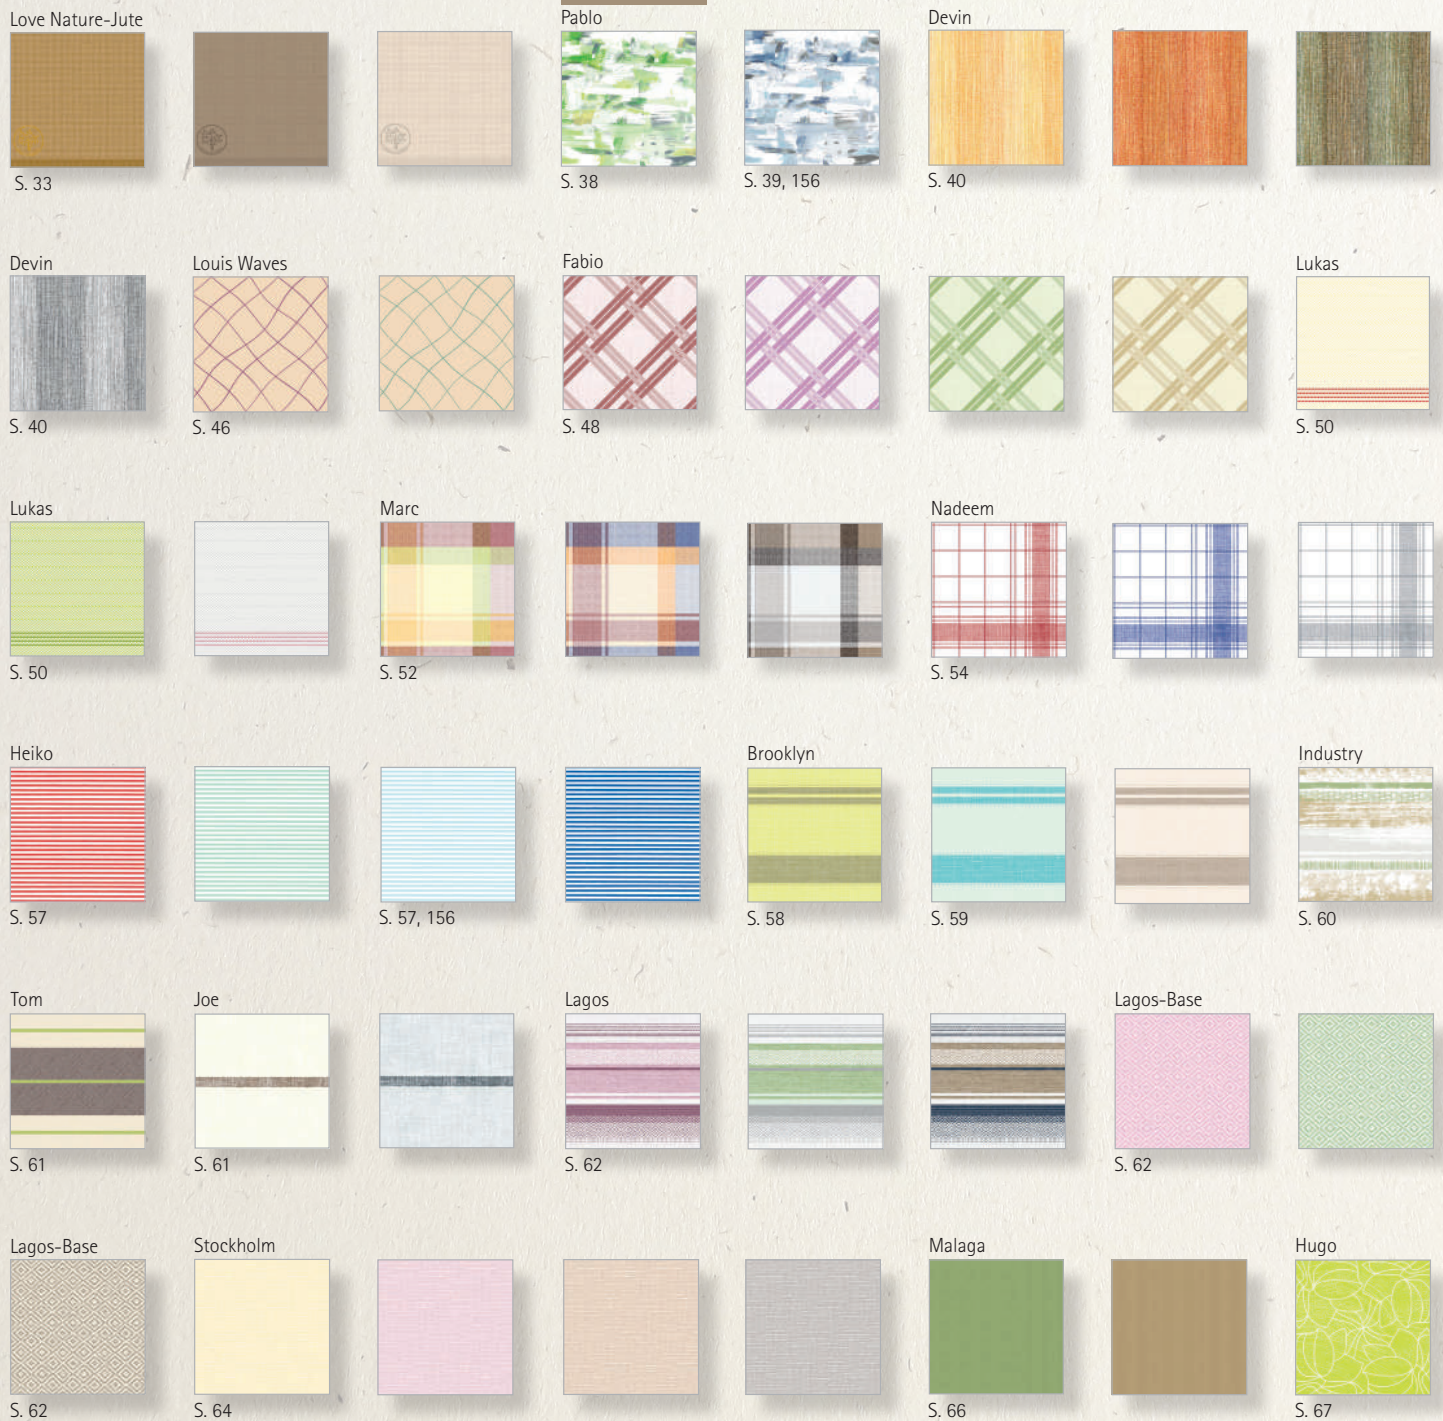

40 x 40 cm SERVIETTEN/NAPKINS

Linclass
PREMIUM

NATURE

STRUCTURE