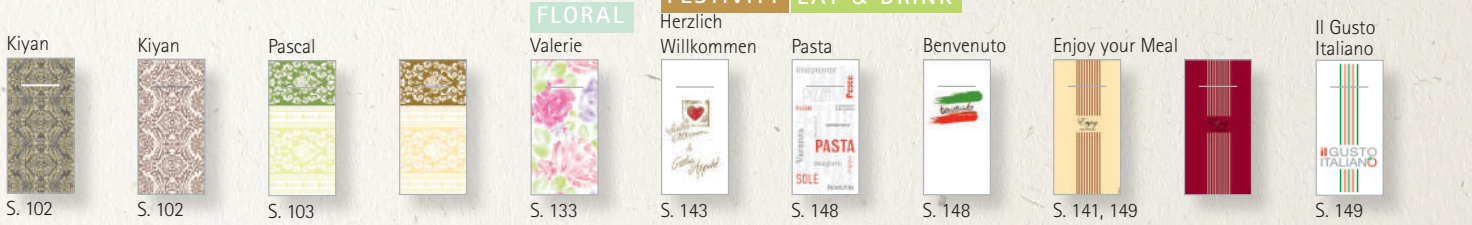

40 x 40 cm POCKET-NAPKINS

Linclass®
PREMIUM

NATURE