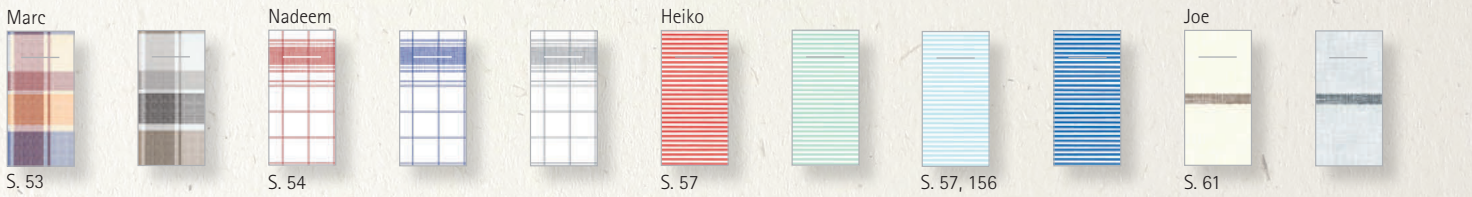

40 x 40 cm POCKET-NAPKINS

Linclass®
PREMIUM

NATURE