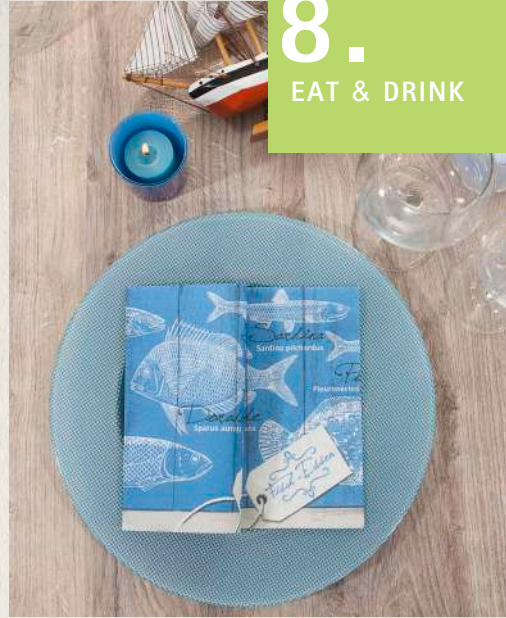

GRÜNKOHL

Linclass
PREMIUM
SERVIETTE/NAPKIN
40 x 40 cm, 1/4 Falz/fold

88430

oliv/olive

beige grey

BULIZ (PILZE)

Linclass
PREMIUM
SERVIETTE/NAPKIN
40 x 40 cm, 1/4 Falz/fold

88431

apfelgrün/apple-green

pebble stone

braun/brown

Tissue
SERVIETTEN/NAPKINS
40 x 40 cm, 1/4 Falz/fold

88906

33 x 33 cm, 1/4 Falz/fold

88820

GÄNSE-ESSEN

Linclass
PREMIUM
SERVIETTE/NAPKIN
40 x 40 cm, 1/4 Falz/fold

88429

bordeaux

beige grey

braun/brown

Softpoint
SERVIETTE/NAPKIN
40 x 40 cm, 1/4 Falz/fold

106885

Tissue
SERVIETTE/NAPKIN
40 x 40 cm, 1/4 Falz/fold

105229

FISCH-ESSEN

Linclass
PREMIUM
SERVIETTE/NAPKIN
40 x 40 cm, 1/4 Falz/fold

88426

royalblau/royal blue

perlgrau/pearl grey

grau/grey

Tissue
SERVIETTE/NAPKIN
40 x 40 cm, 1/4 Falz/fold

88905